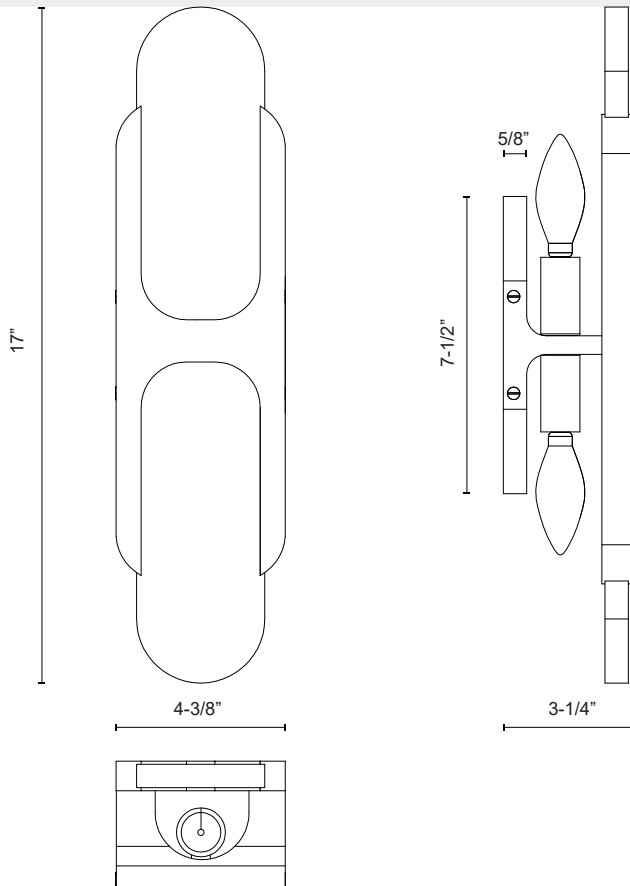

ODIN WV357217

FIXTURE DIMENSIONS	W4-3/8" x H17" x E3-1/4"
HEIGHT FROM CENTER	8-1/2"
EXTENSION	3-1/4"
LIGHT SOURCE	Socket
LAMP TYPE	E12
MAX WATTAGE	60W
BULB QTY	2
BULBS INCLUDED	No
VOLTAGE	120V
DIFFUSER DETAILS	Alabaster
MATERIAL	Steel + Alabaster
ILLUMINATION DIRECTION	Omni-directional
INSTALL OPTIONS	Wall Mount, Up or Down
ADA COMPLIANT	YES
LOCATION	Damp
CANOPY DIMENSIONS	W4-3/8" x H7-1/2" x E5/8"
PAINT FINISH	UB01; VB01;

[D - Diameter, L - Length, W - Width, H - Height, E - Extension]

AVAILABLE FINISHES:

WV357217UBAR
Urban
Bronze/Alabaster

WV357217VBAR
Vintage
Brass/Alabaster

*For complete warranty terms, please visit: www.aloralighting.com/warranty